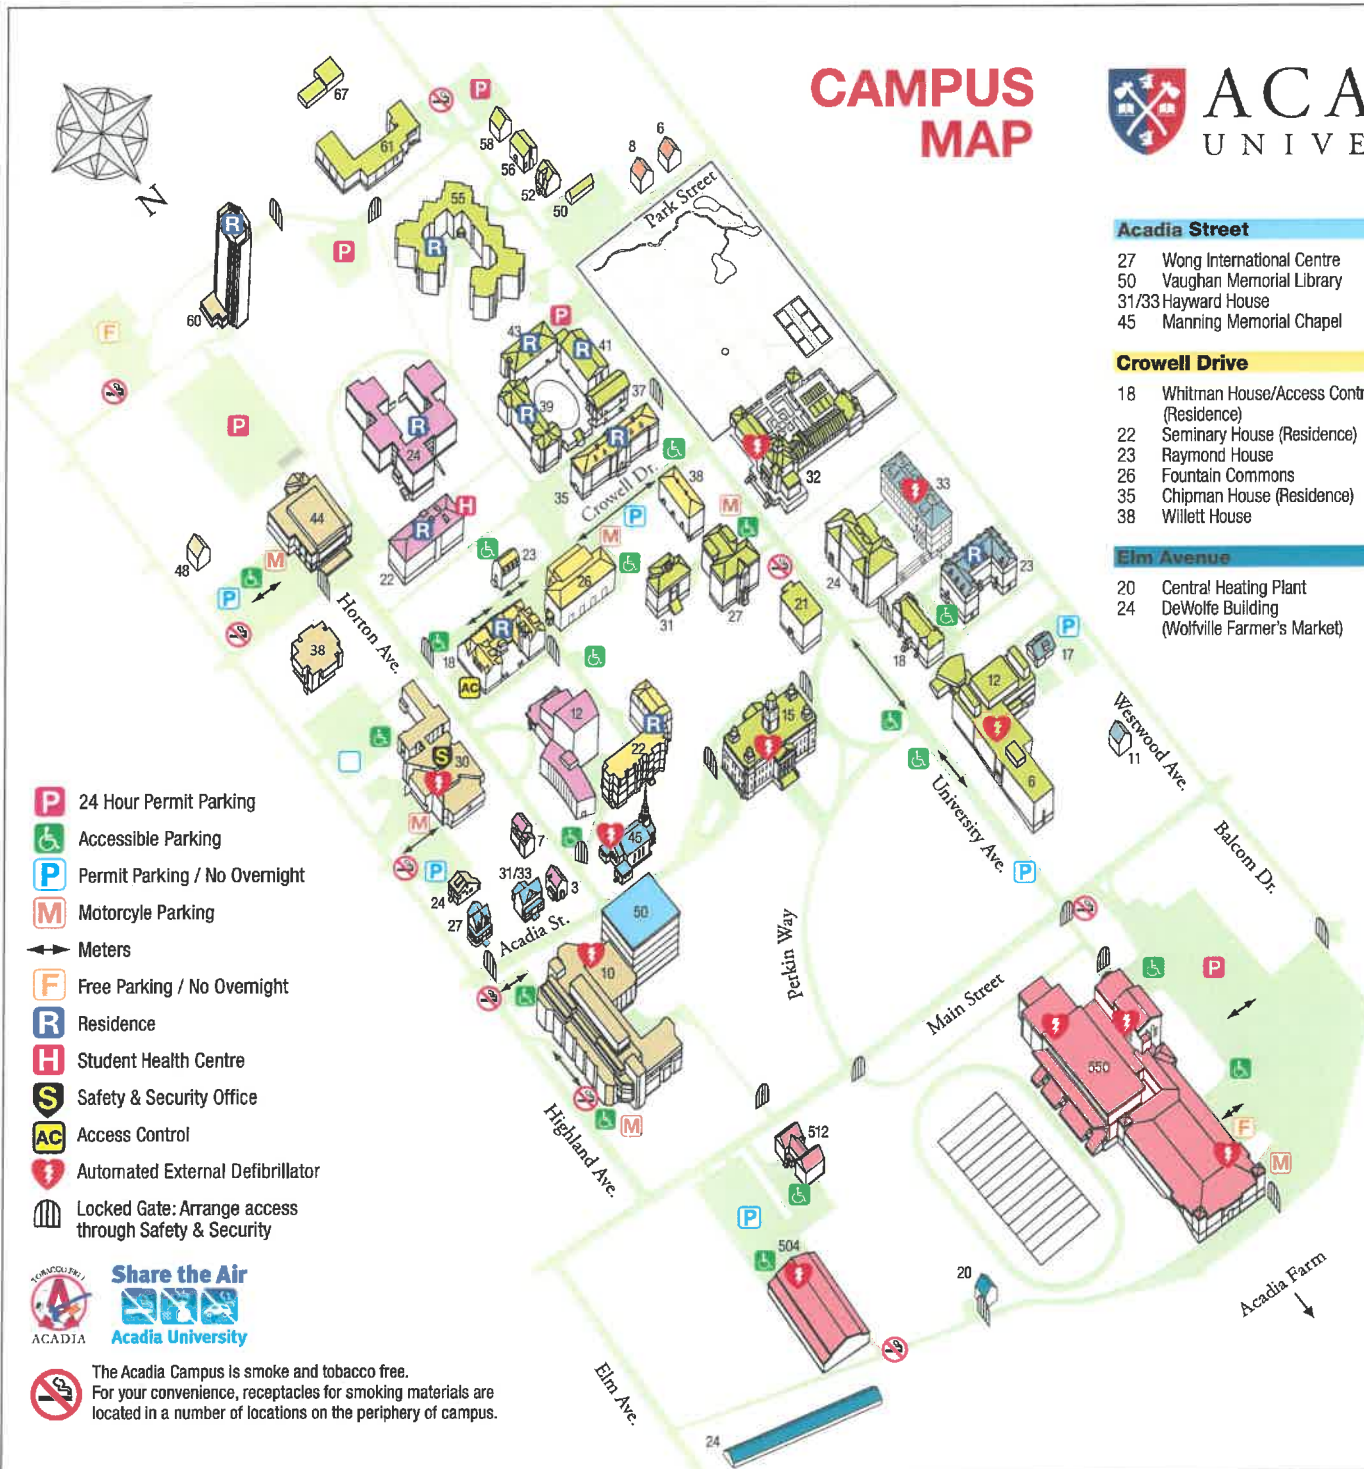

CAMPUS MAP

ACADIA
UNIVERSITY

Wolfville, Nova Scotia
Phone: (902) 585-2201
Safety & Security: (902) 585-1103

- **P** 24 Hour Permit Parking
- Accessible Parking
- **P** Permit Parking / No Overnight
- **M** Motorcycle Parking
- Meters
- **F** Free Parking / No Overnight
- **R** Residence
- **H** Student Health Centre
- **S** Safety & Security Office
- **AC** Access Control
- Automated External Defibrillator
- Locked Gate: Arrange access through Safety & Security

The Acadia Campus is smoke and tobacco free. For your convenience, receptacles for smoking materials are located in a number of locations on the periphery of campus.

Acadia Street

- 27 Wong International Centre
- 50 Vaughan Memorial Library
- 31/33 Hayward House
- 45 Manning Memorial Chapel

Crowell Drive

- 18 Whitman House/Access Control (Residence)
- 22 Seminary House (Residence)
- 23 Raymond House
- 26 Fountain Commons
- 35 Chipman House (Residence)
- 38 Willett House

Elm Avenue

- 20 Central Heating Plant
- 24 DeWolfe Building (Wolfville Farmer's Market)

Highland Avenue

- 10 Beveridge Arts Centre
- 24 Department of Community Development
- 30 Students' Centre (Old and New SUB) Safety & Security Office
- 38 Acadia Divinity College
- 44 Wheelock Dining Hall/Campus Bookstore
- 48 SOK Outdoor Activity Centre
- 60 Crowell Tower (Residence)

Horton Avenue

- 3 Godfrey House
- 7 Bancroft House
- 12 Harvey Denton Hall
- 22 Dennis House (Residence)
- 24 Chase Court (Residence)

Main Street

- 504 Festival Theatre
- 512 Alumni Hall / Wu Welcome Centre
- 550 Acadia Athletics Complex

Park Street

- 6 Residential
- 8 Residential

University Avenue

- 6 Elliott Hall
- 12 Huggins Science Hall / Huestis Innovation Pavilion
- 15 University Hall
- 18 Horton Hall
- 21 Rhodes Hall
- 24 Patterson Hall
- 27 Carnegie Hall
- 31 Emerson Hall
- 32 K.C. Irving Centre
- 37 Clark Commons
- 39 Roy Jodrey Hall (Residence)
- 41 Christofo Hall (Residence)
- 43 Eaton House (Residence)
- 50 Irving Support Centre
- 52 DeWolfe House/Walkaquit Centre
- 55 Cutten House
- 56 Residential
- 58 Residence
- 61 Robbie Roscoe Services Building (Physical Plant)
- 67 Service Building Garage

Westwood Avenue

- 11 Academic
- 17 University Faculty Club
- 23 War Memorial House (Residence)
- 33 Biology Building